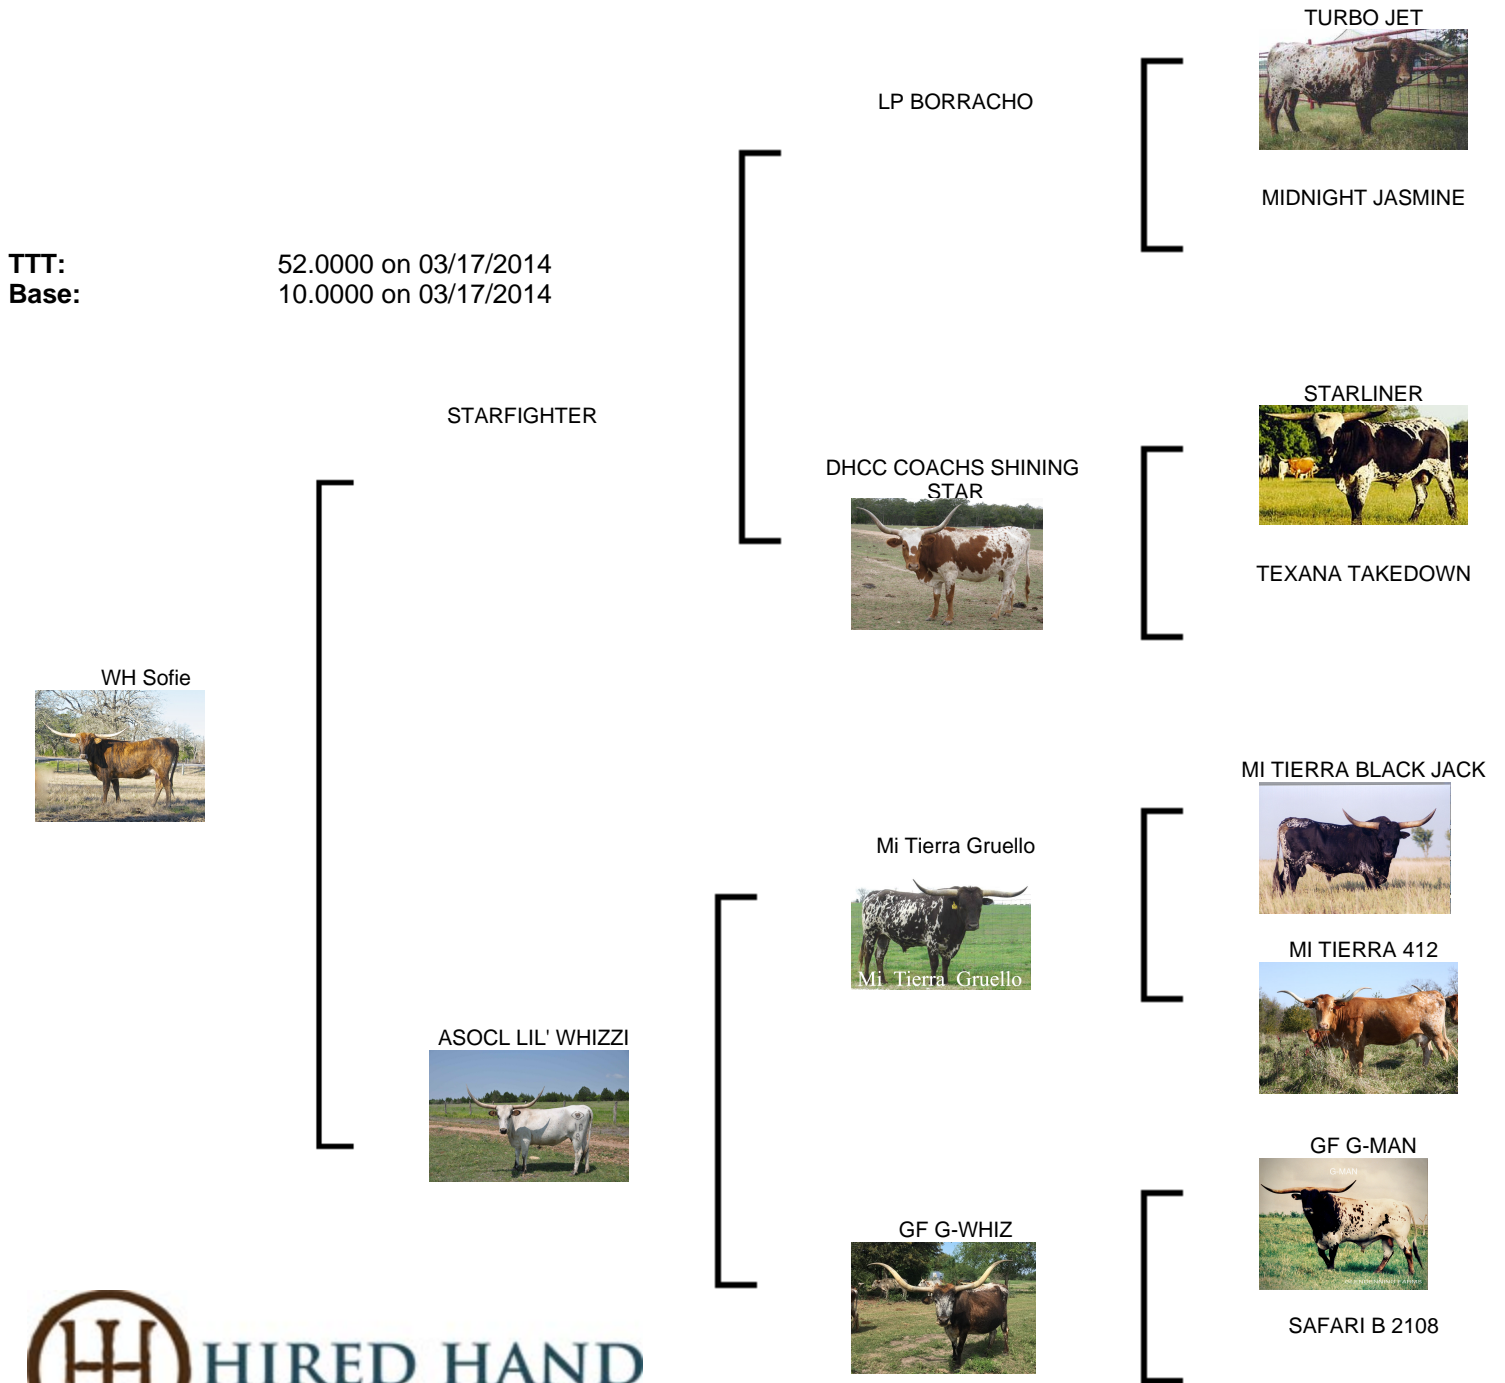

**WH Sofie**

**Date of Birth:** 12/12/2011  
**Registration 1:** C282864  
**Breeder:** Sheryl L. Hall  
**Owner:** Bonnie Lau

Courtesy of Bonnie Lau

**TTT:** 52.0000 on 03/17/2014  
**Base:** 10.0000 on 03/17/2014