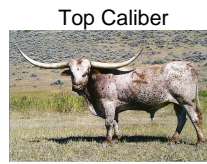

Top Caliber